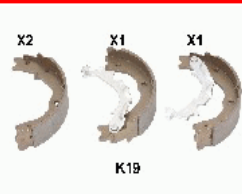

KIA CARNIVAL II (GQ) 2.7 V6
KIA CARNIVAL II (GQ) 2.9 CRDi

55-0K-K20

583052BA00