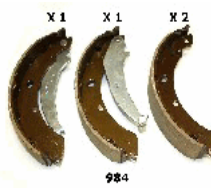

CHRYSLER PT CRUISER (PT_) 1.6

55-09-991

4202047