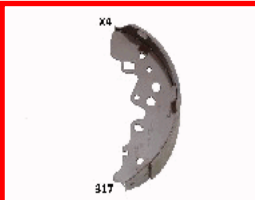

MAZDA E-SERIE Furgonato (SR2) 2.2 D

55-03-318

D10226310A