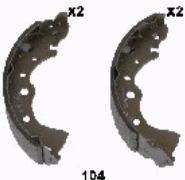

NISSAN PRAIRIE (M10, NM10) 1.5 S
(M10)
NISSAN PRAIRIE (M10, NM10) 1.8 SGL
(M10)

55-01-105

44060-00QAG