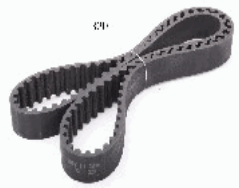

KIA AVELLA 1.3
KIA AVELLA 1.5
KIA AVELLA 2 volumi /Coda spiovente 1.3
KIA AVELLA 2 volumi /Coda spiovente 1.5
KIA BESTA Furgonato 2.2 D
KIA CAPITAL 1.5
KIA PRIDE (DA) 1.1 i
KIA PRIDE (DA) 1.3 16V

40-03-321

0K21312205