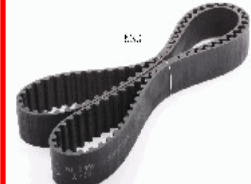

CHERY TIGGO 2.4
GONOW GA200 PICK UP 2.0 4X4
GONOW GX6 OFF ROAD 2.0 4X4
GONOW TROY 2.0 16V
GONOW VICTORY 2.0 16V
MITSUBISHI L 200 (K7_T, K6_T) 2.0 (K62T)
MITSUBISHI L 300 Autobus (P0_W, P1_W, P2_W) 2.0 (P00W)

40-05-531

MD183012