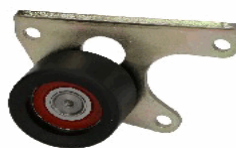

DAEWOO FSO Truck Pick Up 1.9 D
LADA NIVA (2121) 1900 Diesel

45-00-003

21215-1006120