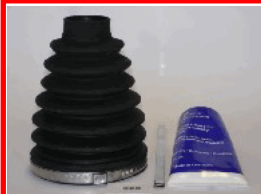

TOYOTA LAND CRUISER 90 (_J9_) 3.0 D-4D[10.2000-](Diesel)
TOYOTA LAND CRUISER 90 (_J9_) 3.0 TD (KZJ90_, KZJ95_) [04.1996-](Diesel)
TOYOTA LAND CRUISER 90 (_J9_) 3.4 i 24V (VZJ90_, VZJ95_) [04.1996-](Benzina)

63-00-067

OE: 04427-52380