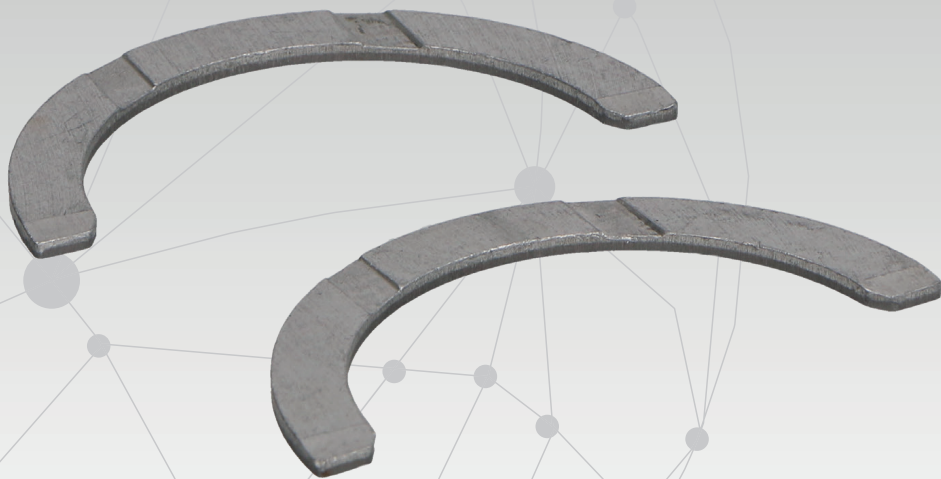

ashika®

THRUST WASHERS ***RASAMENTI***

ashika.eu