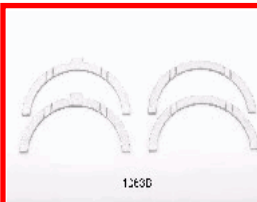

79-1030GP

8-94210-750

79-1063B

11011-46020

ISUZU MIDI Van (94000, 98000) 2.0 D 4WD 4FC1

TOYOTA DYNA Autobus (\_U3\_, \_U2\_) 2.4 D  
TOYOTA DYNA Pianale piatto/Telaio 2.4 D  
TOYOTA LAND CRUISER (\_J4\_) 3.6 D (HJ45\_V)  
TOYOTA LAND CRUISER (\_J4\_) 4.0 D (HJ47\_V)  
TOYOTA LAND CRUISER (\_J6\_) 4.0 Diesel (HJ60)