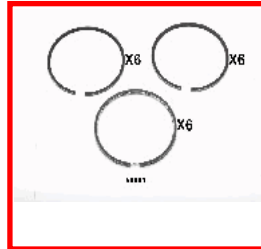

34-50001

OE: 12033-C8704 | ENGINE: SD33T

NISSAN PATROL Hardtop (K160) 3.2 TD (K160)[07.1983-08.1988](Diesel)
NISSAN PATROL Station Wagon (W160) 3.2 TD (W160)[07.1983-08.1988](Diesel)