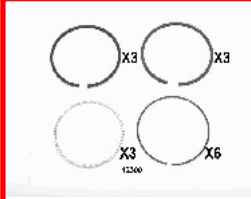

34-12300

OE: 13011-87704 | ENGINE: CB

DAIHATSU CHARADE III (G100, G101, G102) 1.0 GTi (G100)[03.1987-12.1992] (Benzina)
DAIHATSU HIJET Autobus (S85) 1.0 i[07.1994-05.1998](Benzina)
DAIHATSU HIJET Autobus 1.0[06.1986-12.1989](Benzina)
DAIHATSU HIJET Furgonato (S85) 1.0 i[07.1994-05.1998](Benzina)