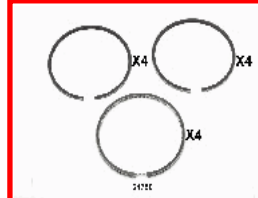

34-24750

OE: 12033-L2002 | ENGINE: SD25

NISSAN PICK UP (720) 2.3 D[04.1983-03.1986](Diesel)
NISSAN PICK UP (720) 2.5 D 4WD[04.1983-03.1986](Diesel)
NISSAN PICK UP (D21) 2.3 D[09.1985-08.1988](Diesel)
NISSAN PICK UP (D21) 2.5 D 4WD[03.1986-08.1991](Diesel)