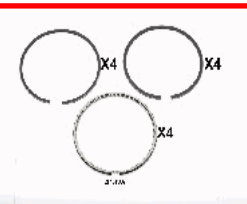

34-41325

OE: ME202380 | ENGINE: 4 M 40

MITSUBISHI L 300 Furgonato (P0_W, P1_W) 2.8 D[09.1995-10.1998](Diesel)
MITSUBISHI PAJERO II (V3_W, V2_W, V4_W) 2.8 TD (V46W)[06.1994-04.2000](Diesel)