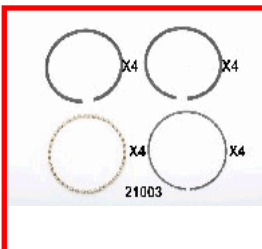

32-21003

OE: MD074725

HYUNDAI ACCENT I (X-3) 1.5 i 12V[10.1994-01.2000](Benzina)
HYUNDAI ACCENT I (X-3) 1.5 i 16V[12.1995-01.2000](Benzina)
HYUNDAI ACCENT Tre volumi (X-3) 1.5 i 12V[10.1994-01.2000](Benzina)
HYUNDAI ACCENT Tre volumi (X-3) 1.5 i 16V[10.1995-01.2000](Benzina)