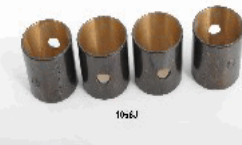

ashika[®]

PISTON PIN BUSHINGS **BOCCOLE BIELLA**

*FULL RANGE FOR EUROPEAN , ASIAN
and AMERICAN VEHICLES*

*GAMMA COMPLETA PER IL CIRCOLANTE
EUROPEO, ASIATICO E AMERICANO*

ashika.eu

88-1002J

12030-32200

NISSAN URVAN Furgonato (E23) 2.0

88-1033J

9-12251-048

ISUZU CAMPO (KB) 2.0 D (KBD23, KBD28)
ISUZU CAMPO (KB) 2.0 D 4WD (KBD42, KBD46)

88-1041J

90999-73080

88-1058J

12030-37500

NISSAN PATROL Hardtop (K160) 3.2 TD (K160)
NISSAN PATROL Hardtop (K160) 3.3 D (K160)
NISSAN PATROL Station Wagon (W160) 3.2 TD (W160)
NISSAN PATROL Station Wagon (W160) 3.3 D (W160)

88-1068J

90999-73072

TOYOTA CELICA (RA2_, TA2_) 2.0
TOYOTA CELICA (TA60, RA40, RA6_) 2.0 XT (RA40)
TOYOTA CELICA (TA60, RA40, RA6_) 2.0 XT (RA61)
TOYOTA CORONA (RT1_) 2.0 (RT104)
TOYOTA CORONA (RT1_) 2.0 Mark II (RX12)

88-1079J

13272-1230

88-1129J

9-12251-603

88-1139J

13271-1030

88-1163J

5-12251-006