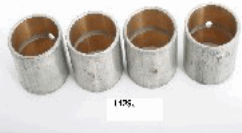

88-1033J

9-12251-048

ISUZU CAMPO (KB) 2.0 D (KBD23, KBD28)
ISUZU CAMPO (KB) 2.0 D 4WD (KBD42, KBD46)

88-1041J

90999-73080

88-1058J

12030-37500

NISSAN PATROL Hardtop (K160) 3.2 TD (K160)
NISSAN PATROL Hardtop (K160) 3.3 D (K160)
NISSAN PATROL Station Wagon (W160) 3.2 TD (W160)
NISSAN PATROL Station Wagon (W160) 3.3 D (W160)

88-1068J

90999-73072

TOYOTA CELICA (RA2_, TA2_) 2.0
TOYOTA CELICA (TA60, RA40, RA6_) 2.0 XT (RA40)
TOYOTA CELICA (TA60, RA40, RA6_) 2.0 XT (RA61)
TOYOTA CORONA (RT1_) 2.0 (RT104)
TOYOTA CORONA (RT1_) 2.0 Mark II (RX12)

88-1079J

13272-1230

88-1129J

9-12251-603

88-1139J

13271-1030

88-1163J

5-12251-006