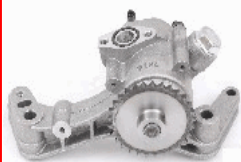

KIA CARNIVAL II (GQ) 2.9 CRDi

157-KI-KI03

0K30F14100C