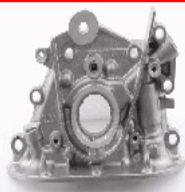

157-TY-TY02

15100-15040

TOYOTA CARINA E (_T19_) 1.6 (AT190)
TOYOTA CARINA E (_T19_) 1.6 16V
TOYOTA CARINA E (_T19_) 1.6 GLI (AT190)
TOYOTA CARINA E Sportswagon (_T19_) 1.6
TOYOTA CARINA E Sportswagon (_T19_) 1.6 GLI (AT190_)