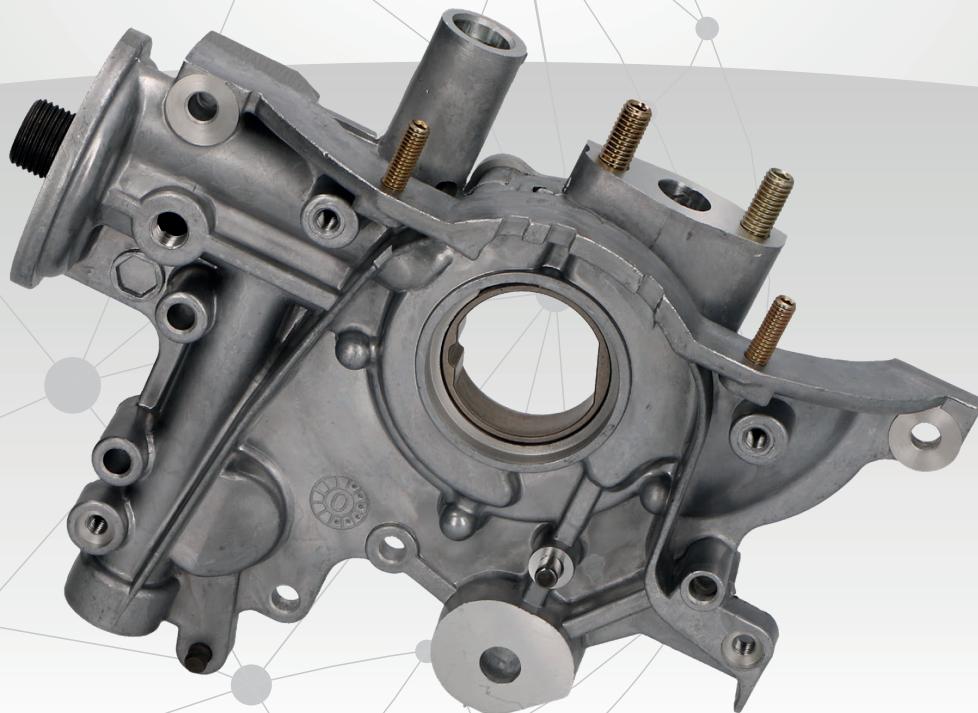

ashika®

OIL PUMPS **POMPE OLIO**

*FULL RANGE FOR EUROPEAN , ASIAN
and AMERICAN VEHICLES*

*GAMMA COMPLETA PER IL CIRCOLANTE
EUROPEO, ASIATICO E AMERICANO*

ashika.eu