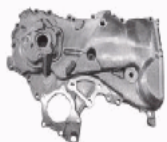

157-TY-TY04

15100-21030

TOYOTA YARIS (SCP1_, NLP1_, NCP1_) 1.0 16V
TOYOTA YARIS (SCP1_, NLP1_, NCP1_) 1.0 16V (SCP10_)