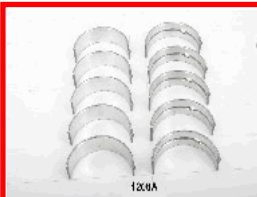

86-1203GP

12207-42L00

NISSAN LAUREL (JC32) 2.8 D
NISSAN PATROL GR I (Y60, GR) 2.8 TD (Y60A)
NISSAN PATROL Hardtop (K260) 2.8 TD
NISSAN PATROL Station Wagon (W260) 2.8 TD

86-1208A

12215-77A00

NISSAN 100 NX (B13) 1.6
NISSAN 100 NX (B13) 1.6 SR
NISSAN ALMERA I (N15) 1.6
NISSAN ALMERA I (N15) 1.6 SLX
NISSAN ALMERA I Hatchback (N15) 1.6
NISSAN ALMERA I Hatchback (N15) 1.6 SR,SLX
NISSAN PRIMERA (P10) 1.6