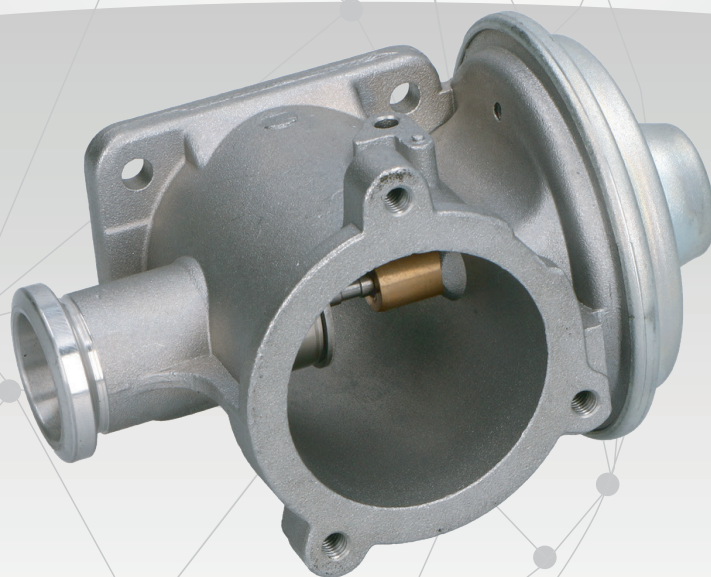

ashika[®]

EXHAUST GAS RECIRCULATION VALVE VALVOLE EGR

*FULL RANGE FOR EUROPEAN , ASIAN
and AMERICAN VEHICLES*

*GAMMA COMPLETA PER IL CIRCOLANTE
EUROPEO, ASIATICO E AMERICANO*

ashika.eu

150-00-0100**11717804351**