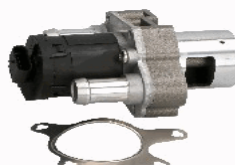

MERCEDES-BENZ CLASSE G (W461) G 320 CDI
MERCEDES-BENZ CLASSE G (W461) G 350 CDI
MERCEDES-BENZ SPRINTER 3,5-t Autobus (906) 318 CDI
MERCEDES-BENZ SPRINTER 3,5-t Autobus (906) 318 CDI 4x4 (906.731, 906.733, 906.735)