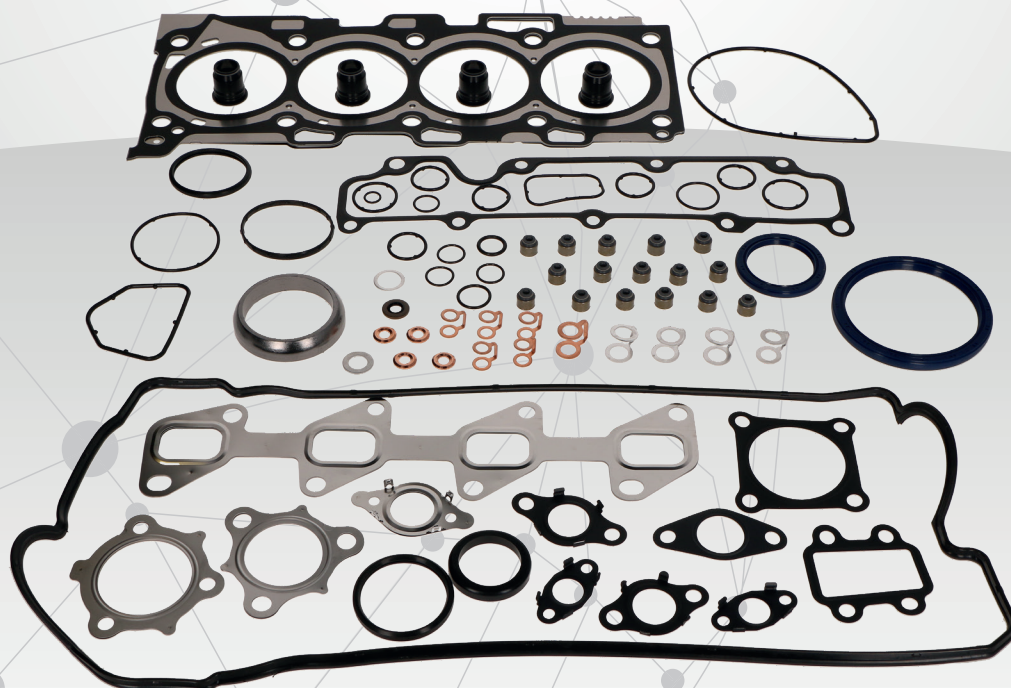

The logo graphic consists of several parallel diagonal stripes in shades of orange and grey, forming a stylized 'A' shape.

ashika[®]

FULL ENGINE GASKET KITS **KIT GUARNIZIONI MOTORE**

ashika.eu

49-00-001

ASIA MOTORS ROCSTA 1.8 i 4x4