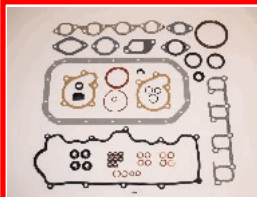

49-09-995S

5878103590

OPEL ASTRA F (56_, 57_) 1.7 TDS
OPEL ASTRA F 2 volumi /Coda spiovente (53_, 54_, 58_, 5) 1.7 TDS
OPEL ASTRA F Station wagon (51_, 52_) 1.7 TDS
OPEL VECTRA A (86_, 87_) 1.7 TD
OPEL VECTRA A 2 volumi /Coda spiovente (88_, 89_) 1.7 TD
OPEL VECTRA B (36_) 1.7 TD