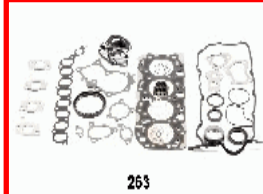

TOYOTA COROLLA (ZZE12_, NDE12_, ZDE12_) 2.0 D-4D
TOYOTA COROLLA Station wagon (_E12J_, _E12T_) 1.4 D
TOYOTA COROLLA Station wagon (_E12J_, _E12T_) 2.0 D-4D
TOYOTA COROLLA Verso (ZER_, ZZE12_, R1_) 2.0 D-4D

49-02-264

04111-37091