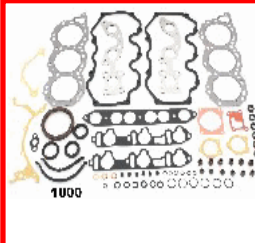

INFINITI QX4 3.3
NISSAN ELGRAND (E50) 3.3
NISSAN PATHFINDER (R50) 3.3
NISSAN PATHFINDER (R50) 3.3 V6 4WD
NISSAN TERRANO II (R20) 3.3
NISSAN TERRANO II (R20) 3.3 4WD

49-01-111

10101-9F725