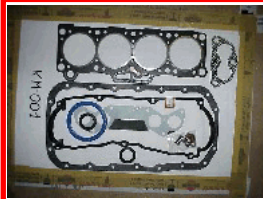

49-00-001

ASIA MOTORS ROCSTA 1.8 i 4x4

49-00-002