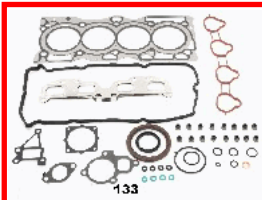

NISSAN PRIMERA (P12) 2.0
NISSAN PRIMERA Hatchback (P12) 2.0
NISSAN PRIMERA Station wagon (WP12) 2.0

49-01-136

10101-AX527