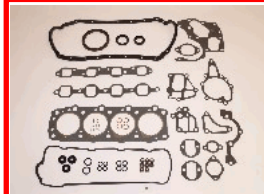

49-09-996

5-87810-456-2

ISUZU TROOPER (UBS) 2.8 TD (UBS55)
OPEL FRONTERA A (5_MWL4) 2.3 TD (5JMWL4)

49-09-997

5-87810-242-0

ISUZU TROOPER Fuoristrada aperto (UBS) 2.2 TD (UBS52)

49-09-998

8-94150-395-3