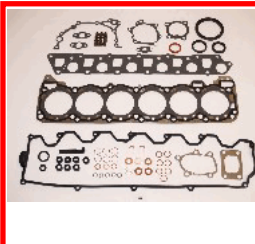

49-01-111

10101-9F725

NISSAN PRIMERA (P11) 1.6 16V
NISSAN PRIMERA Hatchback (P11) 1.6 16V

49-01-124

10101-22J25

NISSAN CABSTAR Pianale piatto/Telaio (F22, H40) 2.0
NISSAN PATROL GR I (Y60, GR) 2.8 TD (Y60A)
NISSAN PATROL Hardtop (K260) 2.8 TD
NISSAN PATROL Station Wagon (W260) 2.8 TD
NISSAN URVAN Furgonato (E23) 2.2 D

49-01-124S

1010122J25

NISSAN CABSTAR Pianale piatto/Telaio (F22, H40) 2.0
NISSAN PATROL GR I (Y60, GR) 2.8 TD (Y60A)
NISSAN PATROL Hardtop (K260) 2.8 TD
NISSAN PATROL Station Wagon (W260) 2.8 TD
NISSAN URVAN Furgonato (E23) 2.2 D