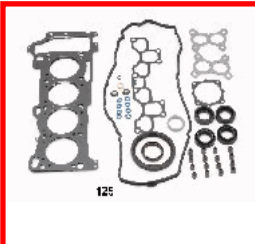

NISSAN PRIMERA (P12) 1.6