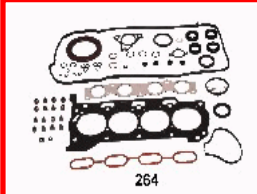

TOYOTA AURIS (NRE15_, ZZE15_, ADE15_, ZRE15_, NDE15_) 1.6 VVTi

49-02-265

04111-02070