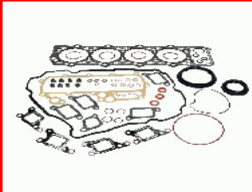

MITSUBISHI L 300 Furgonato (P0_W, P1_W) 2.8 D
MITSUBISHI PAJERO II (V3_W, V2_W, V4_W) 2.8 TD (V46W)