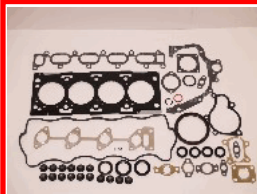

HYUNDAI SANTA FÉ I (SM) 2.0 CRDi
HYUNDAI SANTA FÉ I (SM) 2.0 CRDi 4x4
HYUNDAI TUCSON (JM) 2.0 CRDi
HYUNDAI TUCSON (JM) 2.0 CRDi 4 ruote motrici

49-0H-H02

20910-4XA00