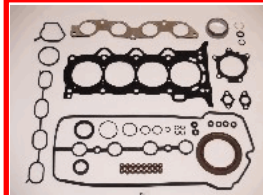

49-02-272

04111-23040

TOYOTA YARIS (SCP1_, NLP1_, NCP1_) 1.0 16V
TOYOTA YARIS (SCP1_, NLP1_, NCP1_) 1.0 16V (SCP10_)

49-02-273

04111-21040

TOYOTA YARIS (SCP1_, NLP1_, NCP1_) 1.3 16V (NCP10_)
TOYOTA YARIS (SCP1_, NLP1_, NCP1_) 1.5 TS (NCP13)
TOYOTA YARIS (SCP1_, NLP1_, NCP1_) 1.5 VVT-i TS
TOYOTA YARIS VERSO (_NLP2_, _NCP2_) 1.3 (NCP22)