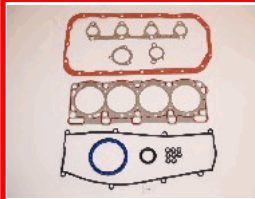

ASIA MOTORS ROCSTA 2.2 D
ASIA MOTORS ROCSTA 2.2 D 4x4

RF01-99-100

49-00-004

10050-01000