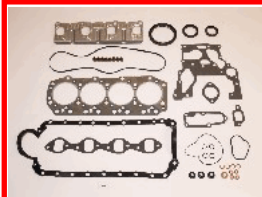

49-09-996

5-87810-456-2

ISUZU TROOPER (UBS) 2.8 TD (UBS55)
OPEL FRONTERA A (5_MWL4) 2.3 TD (5JMWL4)

49-09-997

5-87810-242-0

ISUZU TROOPER Fuoristrada aperto (UBS) 2.2 TD (UBS52)

49-09-998

8-94150-395-3