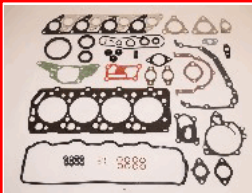

GASOLONE GASOLONE 35 2.5 D
HYUNDAI GALLOPER II (JK-01) 2.5 TD
HYUNDAI GALLOPER II (JK-01) 2.5 TD intercooler
HYUNDAI H-1 Furgonato 2.5 TD
HYUNDAI H-1/H-200/SATELLITE Autobus 2.5 D
HYUNDAI H-1/H-200/SATELLITE Autobus 2.5 TD

49-05-538

1000A895