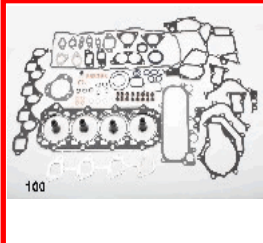

NISSAN PATROL GR II Wagon (Y61) 3.0 DTi

49-01-1000

10101-0W026