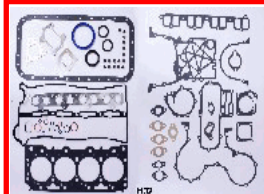

HYUNDAI TERRACAN (HP) 2.9 CRDi

49-0H-H03

20910-26C01