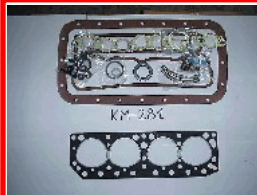

DAIHATSU TAFT 1.6 D 4x4 (F20, F25)
TOYOTA HILUX II Pick-up (RN6_, RN5_, LN6_, YN6_, YN5_, LN 1.6

49-02-286

04111-67023