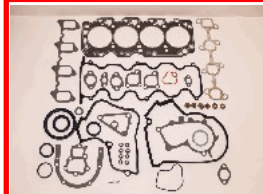

49-02-246

04111-64070

TOYOTA CARINA II (_T15_) 2.0 D
TOYOTA CARINA II (_T15_) 2.0 D (CT150)
TOYOTA CARINA II (_T17_) 2.0 D
TOYOTA CARINA II Station Wagon (_T17_) 2.0 D (CT170)
TOYOTA CARINA II Tre volumi (_T15_) 2.0 D

49-02-248