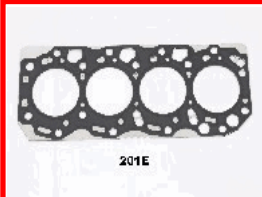

TOYOTA AVENSIS (T25_) 2.0 D-4D
TOYOTA AVENSIS (_T22_) 2.0 D-4D (CDT220)
TOYOTA AVENSIS Liftback (_T22_) 2.0 D-4D (CDT220)
TOYOTA AVENSIS Station wagon (T25) 2.0 D-4D
TOYOTA AVENSIS Station Wagon (_T22_) 2.0 D-4D (CDT220)

46-02-202A

11115-30040-A0