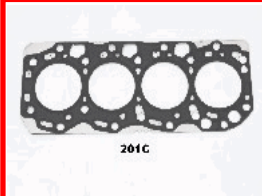

TOYOTA AVENSIS (T25_) 2.0 D-4D
TOYOTA AVENSIS (_T22_) 2.0 D-4D (CDT220)
TOYOTA AVENSIS Liftback (_T22_) 2.0 D-4D (CDT220)
TOYOTA AVENSIS Station wagon (T25) 2.0 D-4D
TOYOTA AVENSIS Station Wagon (_T22_) 2.0 D-4D (CDT220)

46-02-201D

11115-27010-D0