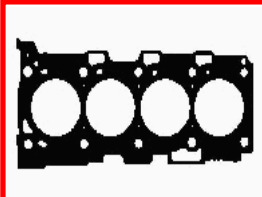

LEXUS IS II (GSE2_, ALE2_, USE2_) 200d (ALE20)
LEXUS IS II (GSE2_, ALE2_, USE2_) 220 d (ALE20)
TOYOTA AURIS (NRE15_, ZZE15_, ADE15_, ZRE15_, NDE15_) 2.0 D-4D
TOYOTA AURIS (NRE15_, ZZE15_, ADE15_, ZRE15_, NDE15_) 2.2 D