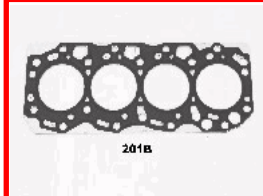

46-02-201B

11115-27010-B0

TOYOTA AVENSIS (T25_) 2.0 D-4D
TOYOTA AVENSIS (_T22_) 2.0 D-4D (CDT220)
TOYOTA AVENSIS Liftback (_T22_) 2.0 D-4D (CDT220)
TOYOTA AVENSIS Station wagon (T25) 2.0 D-4D
TOYOTA AVENSIS Station Wagon (_T22_) 2.0 D-4D (CDT220)

46-02-201C

11115-27010-C0