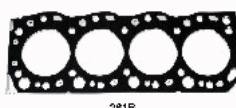

TOYOTA 4 RUNNER (RN10_, VZN13_,
VZN10_, RN13_) 2.4 TD 4x4
TOYOTA HIACE II Wagon (LH7_, LH5_,
LH6_, YH7_, YH6_, YH5_) 2.4 D (H5G)
TOYOTA HIACE III Furgonato (YH7_,
LH6_, LH7_, LH5_, YH5_) 2.4 D 4WD
TOYOTA HIACE III Furgonato (YH7_,
LH6_, LH7_, LH5_, YH5_) 2.4 Diesel

46-02-261C

11115-54080-FO