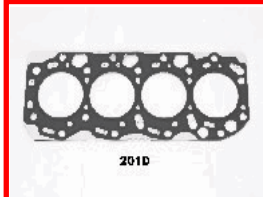

TOYOTA AVENSIS (T25_) 2.0 D-4D
TOYOTA AVENSIS (_T22_) 2.0 D-4D (CDT220)
TOYOTA AVENSIS Liftback (_T22_) 2.0 D-4D (CDT220)
TOYOTA AVENSIS Station wagon (T25) 2.0 D-4D
TOYOTA AVENSIS Station Wagon (_T22_) 2.0 D-4D (CDT220)

46-02-201E

11115-27010-E0