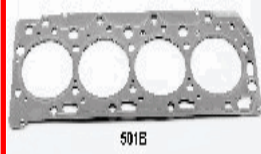

46-05-501B

1005A206

MITSUBISHI L 200 (K7_T, K6_T) 2.5 DI-D
MITSUBISHI L 200 (KB_T, KA_T) 2.5 DiD
[RWD]

46-05-501C

1005A207