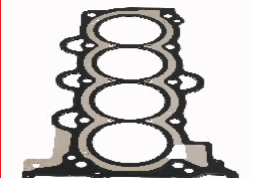

HYUNDAI ELANTRA Tre volumi (HD) 1.6 CVVT
HYUNDAI ELANTRA Tre volumi (MD, UD) 1.6 Hybrid
HYUNDAI i20 (PB, PBT) 1.6
HYUNDAI i30 (FD) 1.6
HYUNDAI i30 CW (FD) 1.6
HYUNDAI ix20 (JC) 1.6
KIA CARENS III (UN) 1.6 CVVT

46-0H-H04

2231102760