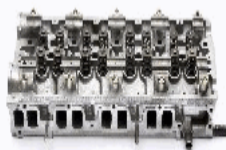

KIA CARNIVAL I (UP) 2.9
TD[08.1999-10.2001](Diesel)

KK009R

OE: 0K56A-10090 | ENGINE: J3

KIA CARNIVAL I (UP) 2.9
TD[08.1999-10.2001](Diesel)

KK010R

OE: 0K551-10090 | ENGINE: J3

KIA CARNIVAL I (UP) 2.9
TD[08.1999-10.2001](Diesel)