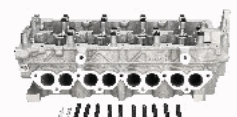

HY015S

OE: 22100-2A000 | ENGINE: D4FA

EFFEDI GASOLONE Pianale piatto/Telaio
1.5 CRDi (FD29)[01.2010-12.2012](Diesel)
EFFEDI GASOLONE Pianale piatto/Telaio
1.5 CRDi 4x4 (FD29)[01.2010-12.2012]
(Diesel)
HYUNDAI ACCENT III (MC) 1.5 CRDi
GLS[11.2005-](Diesel)
HYUNDAI ACCENT III Tre volumi (MC) 1.5
CRDi GLS[11.2005-](Diesel)