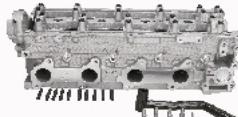

HY013S

OE: 221004A700 | ENGINE: D4CB

HYUNDAI H-1 / STAREX 2.5 CRDi
4x4[12.2002-](Diesel)
HYUNDAI H-1 / STAREX 2.5
CRDi[12.2002-04.2004](Diesel)
HYUNDAI H-1 / STAREX 2.5
CRDi[12.2002-](Diesel)
HYUNDAI H-1 Cargo (TQ) 2.5
CRDi[02.2008-](Diesel)