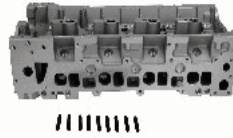

ashika[®]

CYLINDER HEADS TESTATE

**FULL RANGE FOR EUROPEAN , ASIAN
and AMERICAN VEHICLES**

**GAMMA COMPLETA PER IL CIRCOLANTE
EUROPEO, ASIATICO E AMERICANO**

ashika.eu

CH001S

OE: RL883416AB | ENGINE: ENC

ALFA ROMEO 155 (167) 2.5 TD (167.A1A)
[04.1993-12.1997](Diesel)
ALFA ROMEO 164 (164) 2.5 TD (164.K2A,
164.K2B)[09.1992-09.1998](Diesel)
CHRYSLER VOYAGER III (GS) 2.5 TDiC
AWD[10.1995-03.2001](Diesel)
CHRYSLER VOYAGER III (GS) 2.5
TD[01.1995-03.2001](Diesel)

CH002S

OE: K05073734AA

CHRYSLER PT CRUISER (PT_) 2.2
CRD[03.2002-](Diesel)

CH003S

OE: 71712917

ALFA ROMEO 155 (167) 2.5 TD (167.A1A)
[04.1993-12.1997](Diesel)
ALFA ROMEO 164 (164) 2.5 TD (164.K2A,
164.K2B)[09.1992-09.1998](Diesel)
CHRYSLER VOYAGER III (GS) 2.5
TD[01.1995-03.2001](Diesel)
JEEP CHEROKEE (XJ) 2.5 TD[01.1988-]
(Diesel)