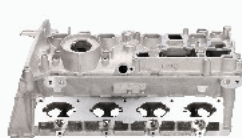

VW18ES

OE: 06H103063K | ENGINE: BYT

AUDI A3 (8P1) 1.8 TFSI quattro[07.2008-](Benzina)
AUDI A3 (8P1) 1.8 TFSI[11.2006-](Benzina)
AUDI A3 (8P1) 2.0 TFSI quattro[09.2004-](Benzina)
AUDI A3 (8P1) 2.0 TFSI[09.2004-](Benzina)