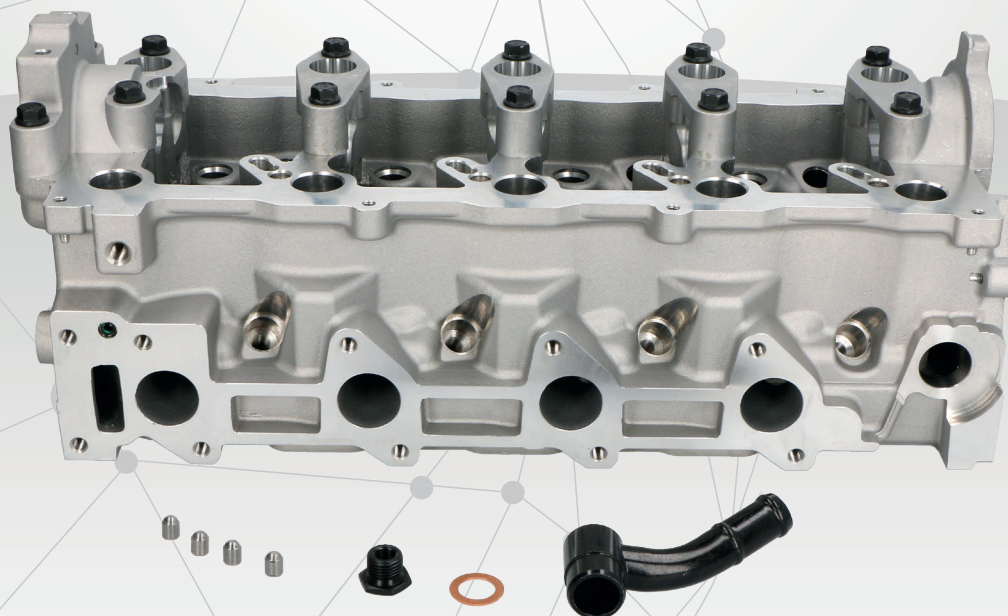

ashika[®]

CYLINDER HEADS TESTATE

**FULL RANGE FOR EUROPEAN , ASIAN
and AMERICAN VEHICLES**

**GAMMA COMPLETA PER IL CIRCOLANTE
EUROPEO, ASIATICO E AMERICANO**

ashika.eu

CH001S

OE: RL883416AB | ENGINE: ENC

ALFA ROMEO 155 (167) 2.5 TD (167.A1A)
[04.1993-12.1997](Diesel)
ALFA ROMEO 164 (164) 2.5 TD (164.K2A,
164.K2B)[09.1992-09.1998](Diesel)
CHRYSLER VOYAGER III (GS) 2.5 TDiC
AWD[10.1995-03.2001](Diesel)
CHRYSLER VOYAGER III (GS) 2.5
TD[01.1995-03.2001](Diesel)

CH002S

OE: K05073734AA

CHRYSLER PT CRUISER (PT_) 2.2
CRD[03.2002-](Diesel)

CH003S

OE: 71712917

ALFA ROMEO 155 (167) 2.5 TD (167.A1A)
[04.1993-12.1997](Diesel)
ALFA ROMEO 164 (164) 2.5 TD (164.K2A,
164.K2B)[09.1992-09.1998](Diesel)
CHRYSLER VOYAGER III (GS) 2.5
TD[01.1995-03.2001](Diesel)
JEEP CHEROKEE (XJ) 2.5 TD[01.1988-]
(Diesel)

DW004S

OE: 4804887 | ENGINE: Z 20 S

CHEVROLET CAPTIVA (C100, C140) 2.0
D 4WD[10.2006-](Diesel)
CHEVROLET CAPTIVA (C100, C140) 2.0
D[09.2007-](Diesel)
CHEVROLET CRUZE (J300) 2.0
CDI[05.2009-](Diesel)
CHEVROLET EPICA (KL1_) 2.0
D[01.2007-](Diesel)