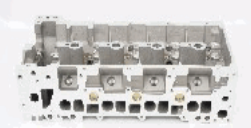

ME01ES

OE: 6110102320 | ENGINE: OM 611.980

MERCEDES-BENZ CLASSE V (638/2) V
200 CDI (638.294)[03.1999-07.2003]
(Diesel)
MERCEDES-BENZ CLASSE V (638/2) V
220 CDI (638.294)[03.1999-07.2003]
(Diesel)
MERCEDES-BENZ SPRINTER 2-t
Autobus (901, 902) 208
CDI[04.2000-05.2006](Diesel)