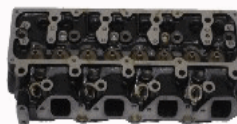

NS005S

OE: 11039-7F400 | ENGINE: TD27

NISSAN CABSTAR Pick-up 90.32 (TLO)
[10.1998-10.2006](Diesel)
NISSAN PICK UP (D21) 2.7 D
4WD[08.1987-02.1998](Diesel)
NISSAN PICK UP (D21) 2.7 D
4WD[09.1987-08.1991](Diesel)
NISSAN TERRANO I (WD21) 2.7 TD
4WD[02.1989-02.1996](Diesel)