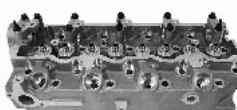

MI030S

OE: MD074308 | ENGINE: 4D56T

HYUNDAI GALLOPER I 2.5 TD
intercooler[08.1991-07.1998](Diesel)
HYUNDAI GALLOPER I 2.5
TD[08.1991-07.1998](Diesel)
MITSUBISHI L 200 (K3_T, K2_T, K1_T,
K0_T) 2.5 TD 4WD (K34T)
[11.1992-08.1996](Diesel)
MITSUBISHI L 200 (K7_T, K6_T) 2.5 TD
4WD (K74T)[09.2001-](Diesel)