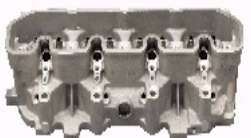

LR002S

OE: LDF000890 | ENGINE: 10 P

LAND ROVER DISCOVERY II (LJ, LT) 2.5
Td5[01.1999-](Diesel)

LR003S

OE: ERR 5027 | ENGINE: 21 L

LAND ROVER DISCOVERY I (LJ, LG) 2.5
TD[09.1989-06.1994](Diesel)
LAND ROVER RANGE ROVER I (AE, AN,
HAA, HAB, HAM, HBM, RE, RN) 2.5 TD
4x4[10.1989-04.1994](Diesel)