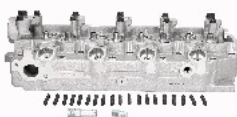

HY012S

OE: 2210042700 | ENGINE: D4BA

HYUNDAI GALLOPER II (JK-01) 2.5 TCI
D[08.1998-](Diesel)
HYUNDAI GALLOPER II (JK-01) 2.5 TD
intercooler[08.1998-](Diesel)
HYUNDAI GALLOPER II (JK-01) 2.5
TD[08.1998-](Diesel)
HYUNDAI H-1 / STAREX 2.5
TCi[05.2004-](Diesel)