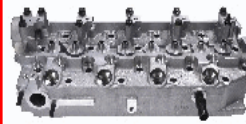

MI021S

OE: MD303750 | ENGINE: 4 D 56 T

HYUNDAI GALLOPER II (JK-01) 2.5 Tci D[08.1998-](Diesel)
HYUNDAI GALLOPER II (JK-01) 2.5 TD intercooler[08.1998-](Diesel)
HYUNDAI GALLOPER II (JK-01) 2.5 TD[08.1998-](Diesel)
HYUNDAI H-1 / STAREX 2.5 Tci[05.2004-](Diesel)