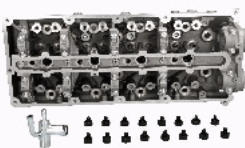

MZ006S

OE: 4986980 | ENGINE: WLAA

FORD RANGER (ER, EQ) 2.5
TDdi[10.2005-](Diesel)
FORD RANGER (ER, EQ) 3.0
TDCi[10.2005-](Diesel)
FORD RANGER (ES, ET) 2.5 TDCi
4x4[04.2010-](Diesel)
FORD RANGER (ES, ET) 3.0 TDCi
4x4[04.2010-](Diesel)