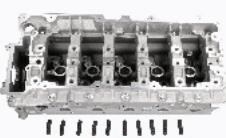

LR004S

OE: LDF000920

LAND ROVER DISCOVERY II (LJ, LT) 2.5
Td5[01.1999-](Diesel)