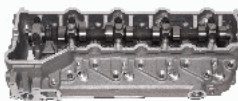

MI025S

OE: ME193804 | ENGINE: 4M40-T

mitsubishi Canter Canter 35[07.1998-](Benzina)
mitsubishi PAJERO II (V3_W, V2_W, V4_W) 2.8 TD (V46W)[06.1994-04.2000](Diesel)