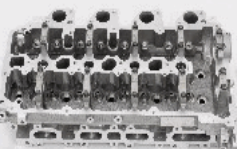

MI026

OE: 1005A560 | ENGINE: 4 D 56 HP

MITSUBISHI L 200 (K7_T, K6_T) 2.5 DI-D[11.2005-](Diesel)
MITSUBISHI L 200 (KB_T, KA_T) 2.5 DI-D (KA4T)[01.2010-12.2015](Diesel)
MITSUBISHI L 200 (KB_T, KA_T) 2.5 DI-D 4x4 (KB4T)[04.2010-](Diesel)
MITSUBISHI L 200 (KB_T, KA_T) 2.5 DI-D [RWD] (KA4T)[04.2010-](Diesel)