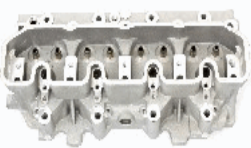

LR001S

OE: LDF500180 | ENGINE: 21 L

LAND ROVER DISCOVERY I (LJ, LG) 2.5
TD[09.1989-06.1994](Diesel)
LAND ROVER RANGE ROVER I (AE, AN,
HAA, HAB, HAM, HBM, RE, RN) 2.5 TD
4x4[10.1989-04.1994](Diesel)