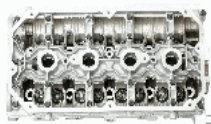

KK017

OE: K219Z10090A | ENGINE: GA6D

KIA SEPHIA (FA) 1.6 16V[01.1999-]
(Benzina)
KIA SHUMA II (FB) 1.6[05.2001-08.2004]
(Benzina)
KIA SHUMA II Tre volumi (FB)
1.6[05.2001-05.2004](Benzina)