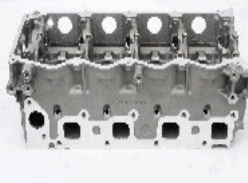

NS011S

OE: 11040-VB301 | ENGINE: RD28Ti

NISSAN PATROL GR II Wagon (Y61) 2.8
TDiC[10.1997-02.2000](Diesel)
NISSAN PATROL GR II Wagon (Y61) 2.8
TD[06.1997-05.2000](Diesel)

NS012S

OE: 110405M300 | ENGINE: YD25DDTi