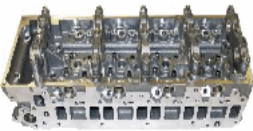

MI016S

OE: ME204200 | ENGINE: 4M41

MITSUBISHI PAJERO III (V7_W, V6_W) 3.2 Di-D[04.2000-12.2006](Diesel)
MITSUBISHI PAJERO III Fuoristrada aperto (V6_W, V7_W) 3.2 DI-D (V68W, V78W)[04.2000-10.2001](Diesel)
MITSUBISHI PAJERO III Fuoristrada aperto (V6_W, V7_W) 3.2 DI-D (V68W, V78W)[10.2001-](Diesel)