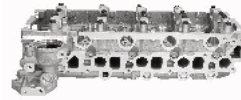

IS008S

OE: 8973559708 | ENGINE: 4JJ1-TC

ISUZU D-MAX (8DH) 3.0 D 4x4[01.2007-]
(Diesel)
ISUZU D-MAX (8DH) 3.0 D[01.2007-]
(Diesel)