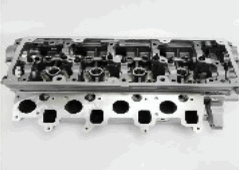

VW17ES

OE: 03L103351 | ENGINE: CBDB

AUDI A3 (8P1) 2.0 TDI 16V quattro[08.2004-](Diesel)
AUDI A3 (8P1) 2.0 TDI 16V[05.2003-](Diesel)
AUDI A3 (8P1) 2.0 TDI quattro[03.2006-](Diesel)
AUDI A3 (8P1) 2.0 TDI[03.2006-](Diesel)
AUDI A3 (8P1) 2.0 TDI[05.2003-](Diesel)