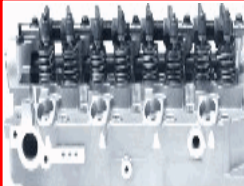

MI031S

| ENGINE: 4D56T

HYUNDAI GALLOPER I 2.5 TD intercooler[08.1991-07.1998](Diesel)
HYUNDAI GALLOPER I 2.5 TD[08.1991-07.1998](Diesel)
mitsubishi L 200 (K3_T, K2_T, K1_T, K0_T) 2.5 TD 4WD (K34T) [11.1992-08.1996](Diesel)
mitsubishi L 200 (K7_T, K6_T) 2.5 TD 4WD (K74T)[09.2001-](Diesel)