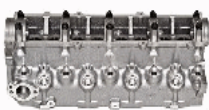

SZ019S

OE: R2L110100A | ENGINE: RF-N

MAZDA 626 III (GD) 2.0 D[07.1987-07.1991](Diesel)
MAZDA 626 III Hatchback (GD) 2.0 D[07.1987-07.1991](Diesel)
MAZDA 626 III Station Wagon (GV) 2.0 D[09.1988-07.1991](Diesel)
SUZUKI GRAND VITARA I (FT, GT) 2.0 TD Intercooler[03.1998-](Diesel)