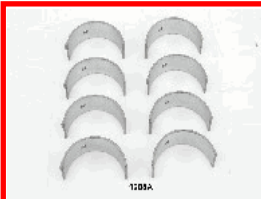

82-1208A

12111-77A00

NISSAN 100 NX (B13) 1.6
NISSAN 100 NX (B13) 1.6 SR
NISSAN ALMERA I (N15) 1.6
NISSAN ALMERA I (N15) 1.6 SLX
NISSAN ALMERA I Hatchback (N15) 1.6
NISSAN ALMERA I Hatchback (N15) 1.6
SR,SLX
NISSAN PRIMERA (P10) 1.6