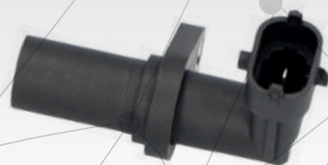

ashika[®]

CRANKSHAFT POSITION SENSORS
SENSORI GIRI/POSIZIONE
ALBERO MOTORE

ashika.eu

153-01-100

23731-8H810

NISSAN X-TRAIL (T30) 2.2 dCi
NISSAN X-TRAIL (T30) 2.2 dCi 4x4
NISSAN X-TRAIL (T30) 2.2 Di 4x4

153-01-101

23731-6N202

NISSAN PRIMERA (P12) 2.0
NISSAN PRIMERA Hatchback (P12) 2.0
NISSAN PRIMERA Station wagon (WP12) 2.0
NISSAN X-TRAIL (T30) 2.0 4x4
NISSAN X-TRAIL (T30) 2.5 4x4

153-01-102

237311VA0A

NISSAN QASHQAI / QASHQAI +2 (J10, JJ10) 2.0
NISSAN QASHQAI / QASHQAI +2 (J10, JJ10) 2.0 4 ruote motrici
NISSAN TIIDA 2 volumi /Coda spiovente (C11X) 1.8
NISSAN TIIDA Tre volumi (SC11X) 1.8
NISSAN X-TRAIL (T31) 2.0
NISSAN X-TRAIL (T31) 2.0 FWD