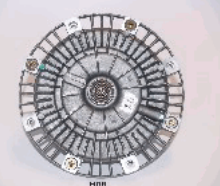

HYUNDAI H-1 Furgonato 2.5 TD
HYUNDAI H-1/H-200/SATELLITE Autobus 2.5 D
HYUNDAI H-1/H-200/SATELLITE Autobus 2.5 TD

36-0H-H07

25237-4A000