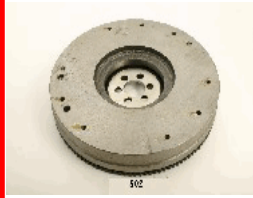

MITSUBISHI L 200 (K7_T, K6_T) 2.5 TD 4x4 (K74T)

91-05-503

MD137726